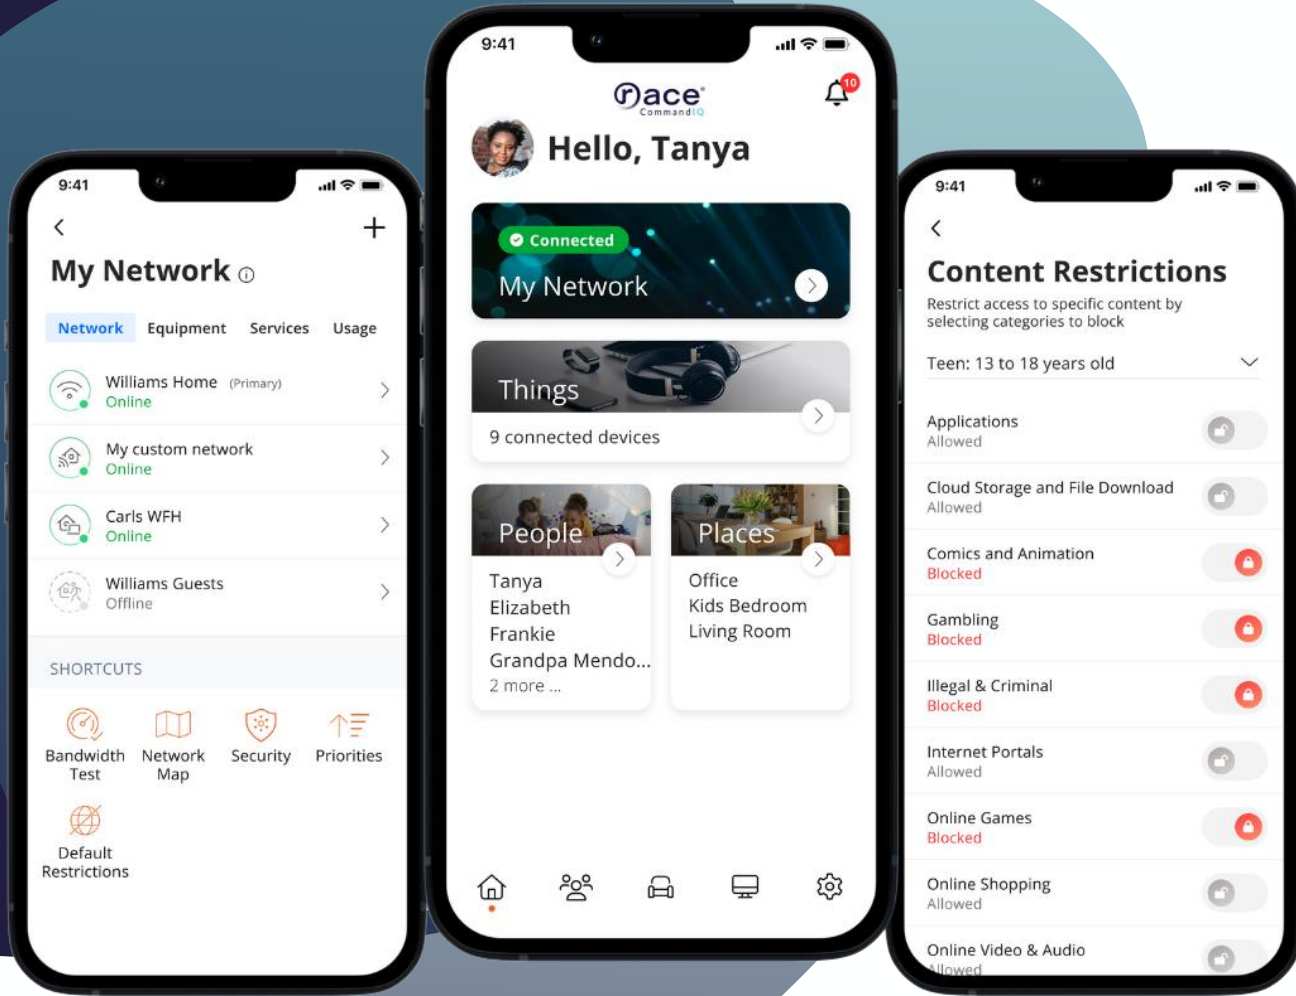

Utility Easements:

- During construction we'll need to place utility boxes in the utility easements.
- As a public utility, Race has the right to access the public utility easement on your property.

A person is seen from behind, wearing a dark grey baseball cap with the "Dace communications" logo in blue and white. They are wearing a headset with a microphone. They are sitting at a desk with multiple computer monitors. The left monitor shows a data table with columns for "NAME", "STATUS", "LAST LOGGED IN", "LAST LOGGED OUT", "LAST LOGGED IN", "LAST LOGGED OUT", "LAST LOGGED IN", "LAST LOGGED OUT", "LAST LOGGED IN", "LAST LOGGED OUT". The middle monitor shows a "Support" page with a "CR" icon. The right monitor shows an "Insights" page with a "1,827 Active" count and a "Recent Subscribers" table with columns for "Name", "Email Address", "Phone No.", and "Last Contact". The desk also has a laptop, a keyboard, a blue water bottle, a white spray can, and several yellow sticky notes on the cubicle wall.

*Stand alone Unlimited Phone is \$20/mo without data plan

Take complete control of your home internet through the CommandIQ app and get the ultimate Wi-Fi experience. Customize your network from setting up parental controls, creating guest networks, and running speed tests. You're in charge!

Parental Controls

- Access activity and usage summaries.
- See which devices are connected to your network.

Guest Network

- Easily set up a network for guests.
- Revoke access when your guests leave.

Protect IQ Features