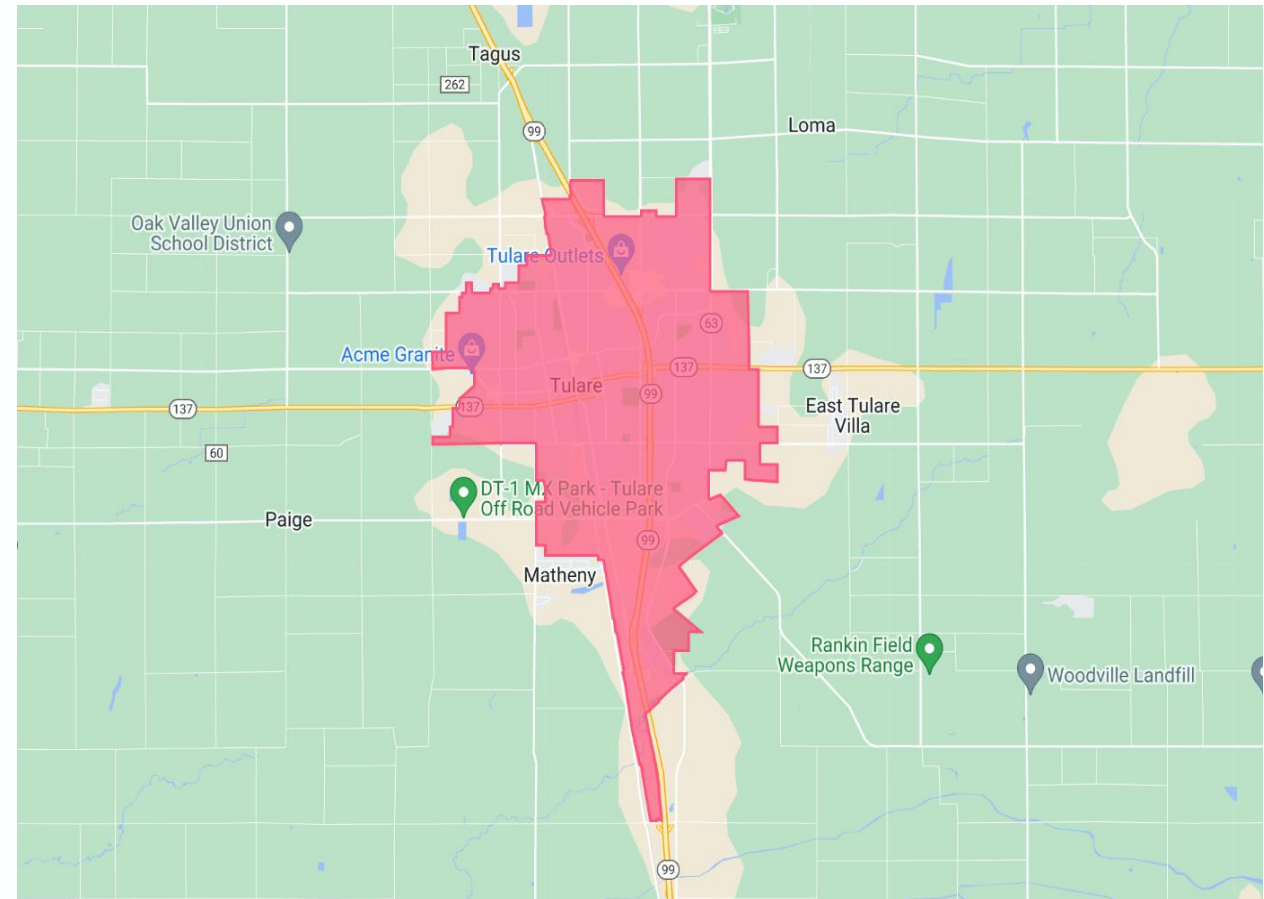

GIGAFY TULARE

877-722-3833 | www.race.com

TABLE OF CONTENTS

- Who We Are
- Tulare Fiber Project
- Tulare Timeline
- Construction Process
- Products and Services

WHO WE ARE

- Race Communications has been installing fiber internet since 2001.
- We serve 30+ communities throughout California.
- Race is the first residential ISP to offer 10 Gbps fiber internet.
- We're California based, with local customer service in Tehachapi, Yuba City, and more.

ABOUT TULARE

www.race.com

HUSKY

TULARE PROJECT

- Services to be available to over 22,000 homes.
- Our total miles of fiber for Tulare is 275.

RACE BENEFITS TULARE

- First residential 10 Gbps fiber internet providers in California.
- Increases home value up to 2.8% homes with Fiber Internet.
- Expanded remote employment & education opportunities for residents with advances in technology.

INITIAL COVERAGE AREA

CONSTRUCTION PROGRESS UPDATE

- In 2023 we began construction, laying and splicing miles of fiber cables.
- The Tulare build consists of 14 sections.
- Section 1 and 2 have aerial and underground construction underway.